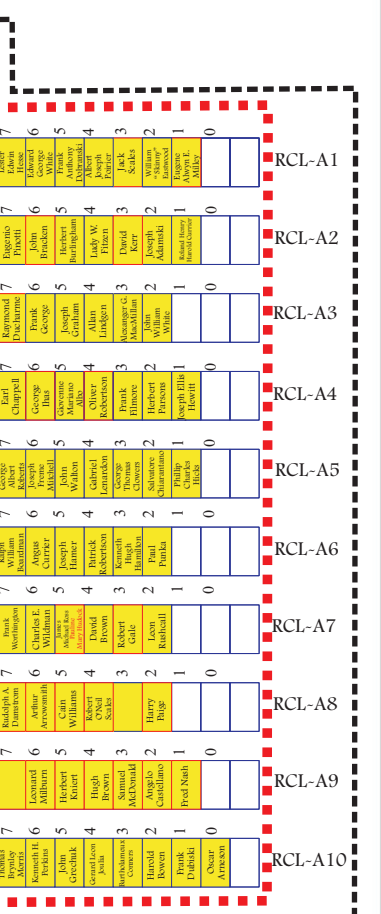

Section A

A

Section E

E

Section C

C

Section D

D

Monument ■ Baby ■ No Markers ■ Corrections ■

FERNIE
HERITAGE CEMETERY

Royal Canadian Legion
Cemetery in Section D

DRAWN BY: PGB
DATE: 3/Aug/09
REV: 1